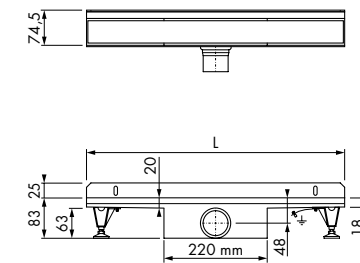

Toebehoren. Meer opties zie hoofdstuk Accessoires.