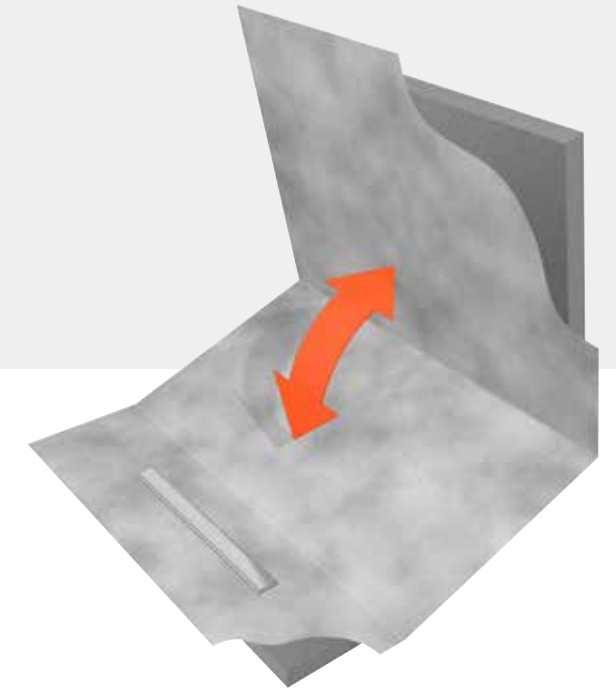

Easy WTW Cleaner
ED-WTW-CLEANER

Waterslot 50 mm

← Bij waterslot 50 mm

Easy Drain® Showerboard Basic Line

Showerboard

Lengte	Artikelnummer
1200 x 2000 mm	SBBASIC-LINE-1
1000 x 1200 mm	SBBASIC-LINE-2
1000 x 1000 mm	SBBASIC-LINE-3
900 x 900 mm	SBBASIC-LINE-4