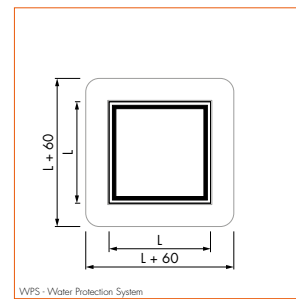

Inbouwdiepte
84 - 128 mm

Waterslot
50 mm

Waterslot
50 mm

MSI

200x200 mm

150x150 mm

100x100 mm

WPS - Water Protection System