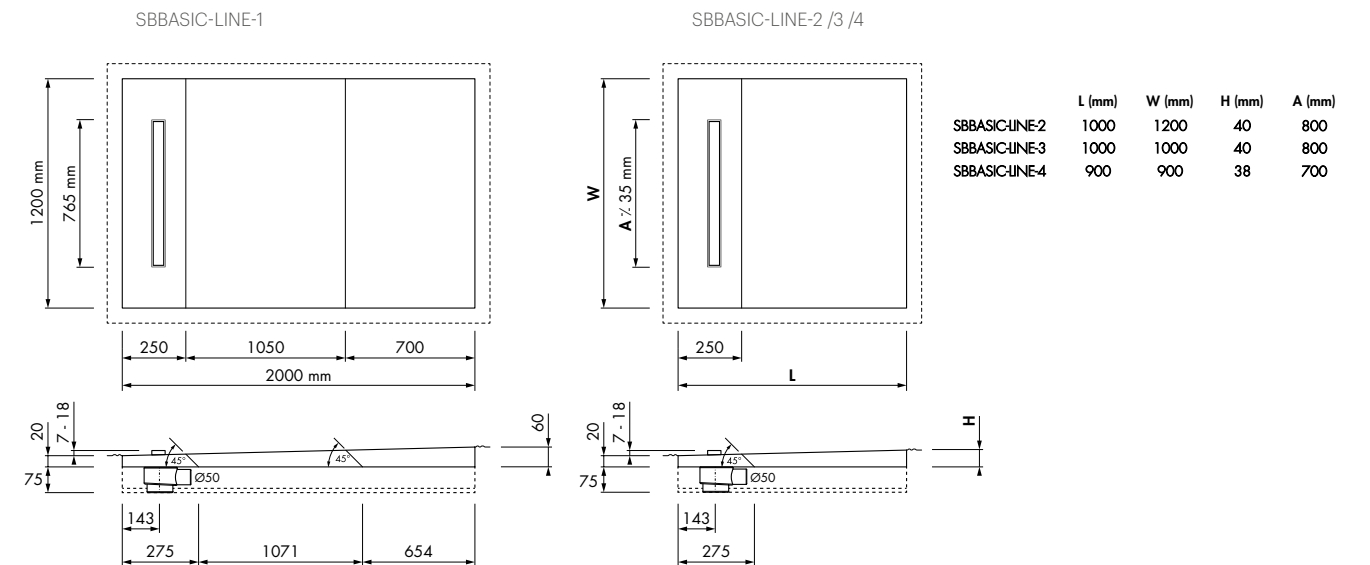

Showerboard

Lengte	Artikelnummer
1200 x 2000 mm	SBBASIC-LINE-1
1000 x 1200 mm	SBBASIC-LINE-2
1000 x 1000 mm	SBBASIC-LINE-3
900 x 900 mm	SBBASIC-LINE-4

- → Rooster kan als Zero Design (rvs geborsteld) of omgedraaid als tegelrooster worden verwerkt.
- → De afgebeelde tegel wordt niet meegeleverd.
- → Tegelroosterdiepte: 12 mm