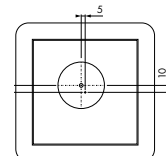

Inbouwdiepte
84 - 128 mm

Waterslot
50 mm

Waterslot
50 mm

MSI

200x200 mm

150x150 mm

100x100 mm

WPS - Water Protection System