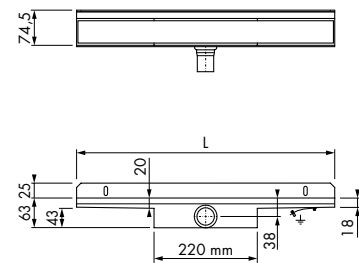

Toebehoren. Meer opties zie hoofdstuk Accessoires.

Waterslot 50 mm