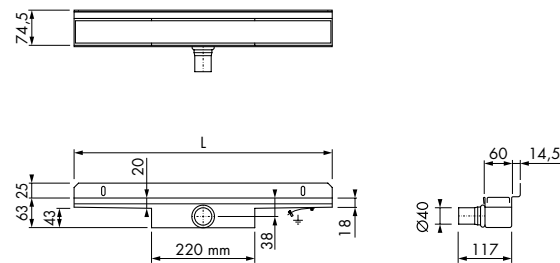

Toebehoren. Meer opties zie hoofdstuk Accessoires.

Waterslot 50 mm