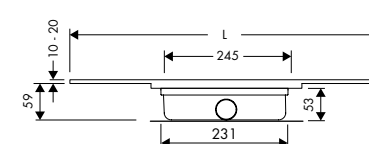

Easy Drain® R-Line **Clean Color**

Brushed stainless steel

Lengte	Artikelnummer
700 mm	RLCED700 BST
800 mm	RLCED800 BST
900 mm	RLCED900 BST
1000 mm	RLCED1000 BST
1200 mm	RLCED1200 BST

Matt black

Lengte	Artikelnummer
700 mm	RLCED700 MB
800 mm	RLCED800 MB
900 mm	RLCED900 MB
1000 mm	RLCED1000 MB
1200 mm	RLCED1200 MB

Matt white

Lengte	Artikelnummer
700 mm	RLCED700 MW
800 mm	RLCED800 MW
900 mm	RLCED900 MW
1000 mm	RLCED1000 MW
1200 mm	RLCED1200 MW

Brushed black chrome

Lengte	Artikelnummer
700 mm	RLCED700 BBC
800 mm	RLCED800 BBC
900 mm	RLCED900 BBC
1000 mm	RLCED1000 BBC
1200 mm	RLCED1200 BBC

Brushed bronze

Lengte	Artikelnummer
700 mm	RLCED700 BBR
800 mm	RLCED800 BBR
900 mm	RLCED900 BBR
1000 mm	RLCED1000 BBR
1200 mm	RLCED1200 BBR

Brushed brass

Lengte	Artikelnummer
700 mm	RLCED700 BBS
800 mm	RLCED800 BBS
900 mm	RLCED900 BBS
1000 mm	RLCED1000 BBS
1200 mm	RLCED1200 BBS

Brushed red gold

Lengte	Artikelnummer
700 mm	RLCED700 BRG
800 mm	RLCED800 BRG
900 mm	RLCED900 BRG
1000 mm	RLCED1000 BRG
1200 mm	RLCED1200 BRG

Inclusief cementkap

Toebehoren. Meer opties zie hoofdstuk Accessoires.

Tip

Easy Drain® R-Line **Clean Wall**

Wall

Brushed stainless steel

Lengte	Artikelnummer
700 mm	RLCED700 WBST
800 mm	RLCED800 WBST
900 mm	RLCED900 WBST
1000 mm	RLCED1000 WBST
1200 mm	RLCED1200 WBST

Inclusief cementkap

Toebehoren. Meer opties zie hoofdstuk Accessoires.

Tip