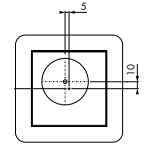

Inbouwdiepte
84 - 128 mm

Waterslot
50 mm

Waterslot
50 mm

MSI

200x200 mm

150x150 mm

100x100 mm

WPS - Water Protection System